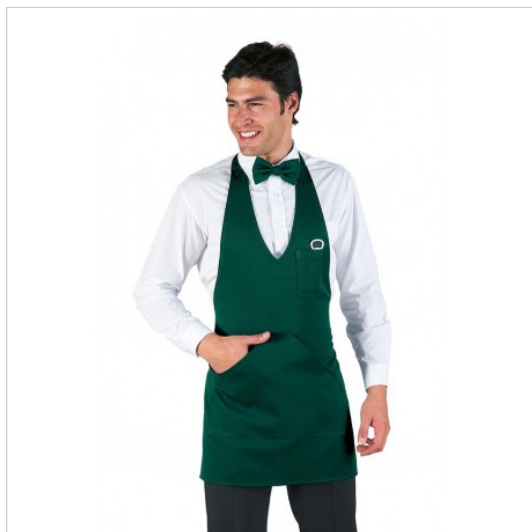

## SCHEDA PRODOTTO

Bistro Dark Green ISACCO 090104

Riferimento: ISA090104

Areas of Use	<b>CATERING</b>
	<b>Food &amp; Beverage</b>
Color	<b>Colorful</b>
	<b>Dark Green</b>
Composition Fabric	<b>65% Polyester 35% Cotton</b>
Design	<b>Monochrome</b>
Fabric weight	<b>195 gr/mq</b>
Kind of Closure	<b>Fixed buttons</b>
	<b>with Laces</b>
Length	<b>Short</b>
Model	<b>Unisex</b>
Number of Pockets	<b>Three</b>
Product Line	<b>Bistro</b>
Product category	<b>Breast Apron</b>
Season	<b>All season</b>
Size (Cm.)	<b>70x57</b>