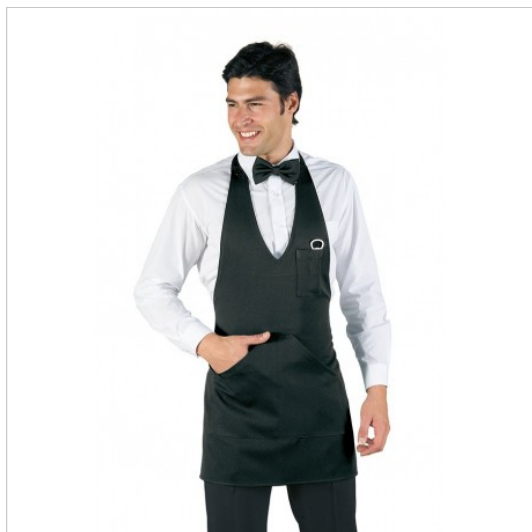

SCHEDA PRODOTTO

Bistro Black ISACCO 090101

Riferimento: ISA090101

Areas of Use	Food & Beverage
	CATERING
Color	Black
Composition Fabric	65% Polyester 35% Cotton
Design	Monochrome
Fabric weight	195 gr/mq
Kind of Closure	Fixed buttons
	with Laces
Length	Short
Model	Unisex
Number of Pockets	Three
Product Line	Bistro
Product category	Breast Apron
Season	All season
Size (Cm.)	70x57