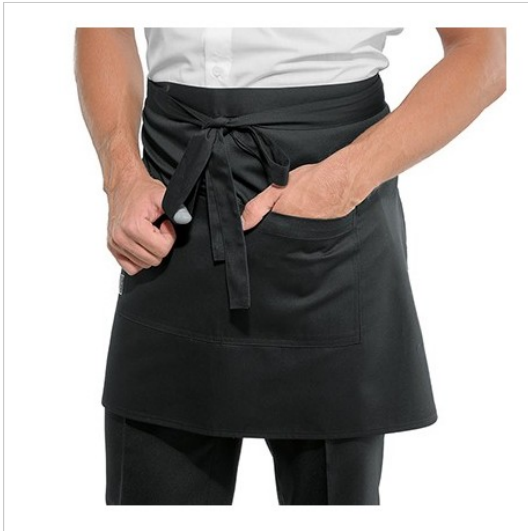

## SCHEDA PRODOTTO

Apron Creta Cm 70x46with pocket Centrale Black  
ISACCO 086801

Riferimento: ISA086801

Areas of Use	<b>CATERING</b>
	<b>Food Industry</b>
	<b>Food &amp; Beverage</b>
Color	<b>Black</b>
Composition Fabric	<b>65% Polyester 35% Cotton</b>
Design	<b>Monochrome</b>
Fabric weight	<b>195 gr/mq</b>
Kind of Closure	<b>with Laces</b>
Length	<b>Short</b>
Model	<b>Unisex</b>
Number of Pockets	<b>Two</b>
Product Line	<b>Creta</b>
Product category	<b>Waist Apron</b>
Season	<b>All season</b>
Size (Cm.)	<b>70x46</b>