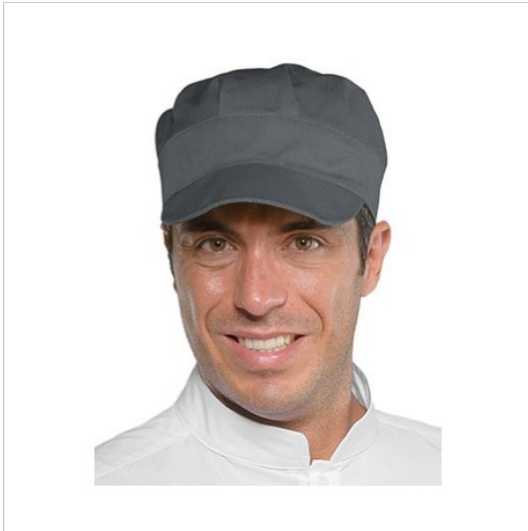

SCHEDA PRODOTTO

Hat Sam Grey ISACCO 072012

Riferimento: ISA072012

Areas of Use	Food & Beverage
	CATERING
	Food Industry
Color	Colorful
	Grey
Composition Fabric	65% Polyester 35% Cotton
Design	Monochrome
Fabric weight	195 gr/mq
Kind of Closure	with Velcro
Model	Unisex
Product Line	
Product category	Hats
Season	All season
With Visor	Yes