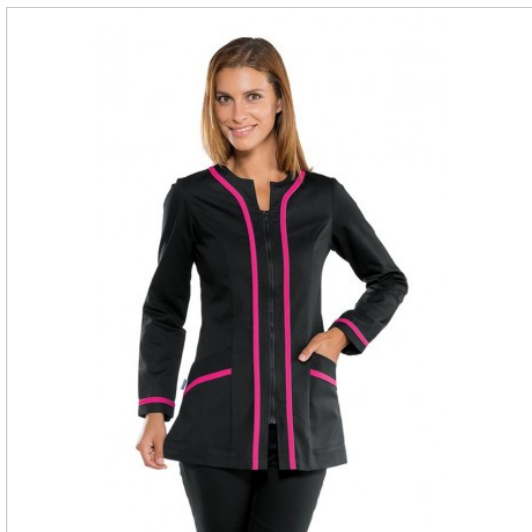

SCHEDA PRODOTTO

Tunic Aruba Black+Fuchsia ISACCO 019460

Riferimento: ISA019460

Areas of Use	HEALTHCARE
	Beauty
Color	Black
Composition Fabric	65% Polyester 35% Cotton
Cuffs	Open
Design	Monochrome
Fabric weight	195 gr/mq
Kind of Closure	with Zipper
Length	Short
Model	Woman
Number of Pockets	Two
Product Line	Aruba
Product category	Short coats
Season	All season
Secondary Color	Fuchsia
Type of Neck	Crew neck
Type of Sleeves	Long