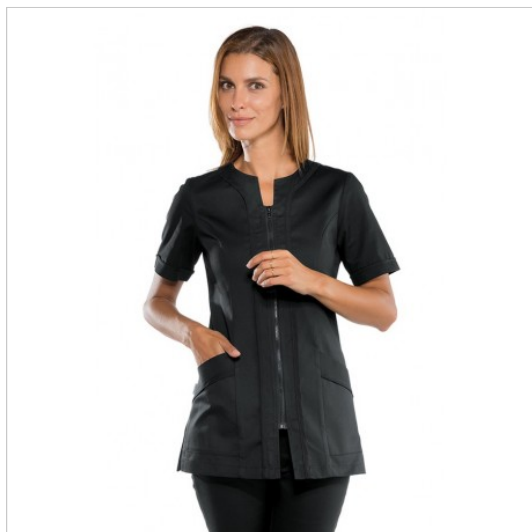

SCHEDA PRODOTTO

Tunic Aruba Black ISACCO 019401M

Riferimento: ISA019401M

Areas of Use	Beauty
	HEALTHCARE
Color	Black
Composition Fabric	65% Polyester 35% Cotton
Design	Monochrome
Fabric weight	195 gr/mq
Kind of Closure	with Zipper
Length	Short
Model	Woman
Number of Pockets	Two
Product Line	Aruba
Product category	Short coats
Season	Summer
Type of Neck	Crew neck
Type of Sleeves	Short