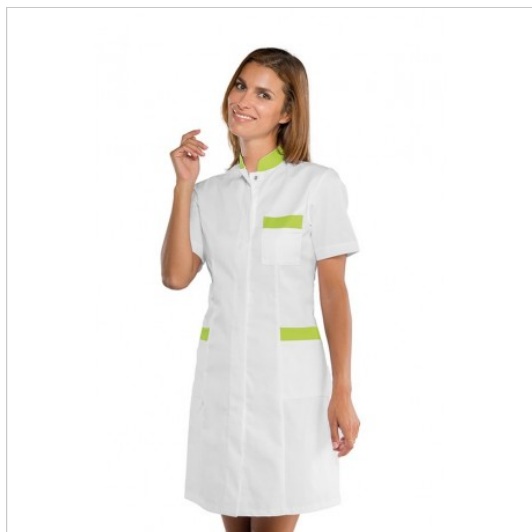

## SCHEDA PRODOTTO

Gown Catalina White+Green Apple ISACCO  
007826M

Riferimento: ISA007826M

Areas of Use	<b>HEALTHCARE</b>
	<b>Food Industry</b>
	<b>Beauty</b>
Color	<b>White</b>
Composition Fabric	<b>65% Polyester 35% Cotton</b>
Design	<b>Monochrome</b>
Fabric weight	<b>195 gr/mq</b>
Kind of Closure	<b>Snaps</b>
Length	<b>Long</b>
Model	<b>Woman</b>
Number of Buttons	<b>Seven</b>
Number of Pockets	<b>Three</b>
Product Line	<b>Catalina</b>
Product category	<b>Gowns</b>
Season	<b>Summer</b>
Secondary Color	<b>Apple Green</b>
Type of Neck	<b>Mandarin</b>
Type of Sleeves	<b>Short</b>