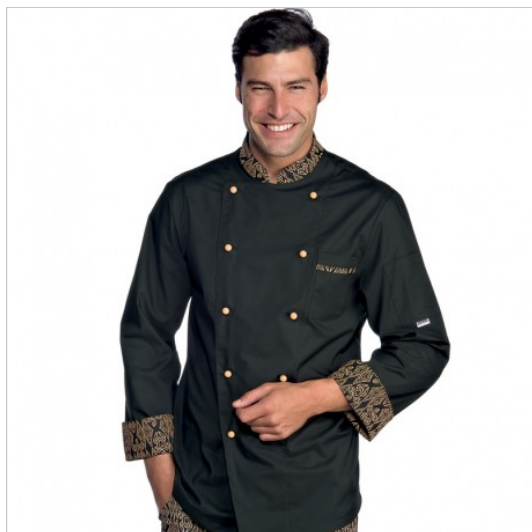

SCHEDA PRODOTTO

Jacket extra light Black maori 92 ISACCO 059292

Riferimento: ISA059292

Areas of Use	CATERING
Color	Black
Composition Fabric	65% Polyester 35% Cotton
Cuffs	Open
Design	Monochrome
Fabric weight	125 gr/mq
Kind of Closure	Removable buttons
Model	Man
Number of Buttons	Ten
Number of Pockets	Two
Product Line	Classic Chef Jackets
Product category	Jackets
Season	All season
Secondary Color	Patterned
Type of Neck	Mandarin
Type of Sleeves	Long