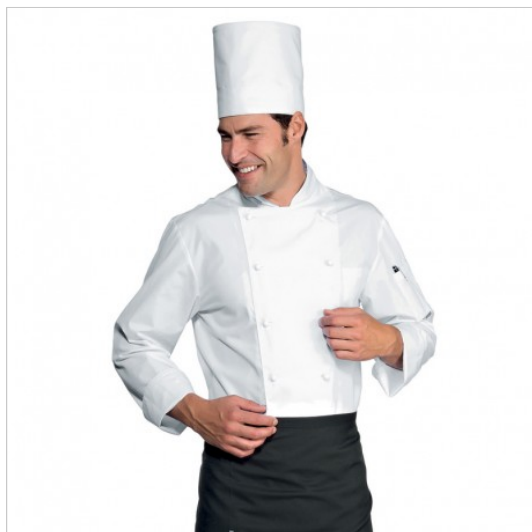

SCHEDA PRODOTTO

Jacket extra light White ISACCO 057010

Riferimento: ISA057010

Areas of Use	CATERING
	Food Industry
	Food & Beverage
Color	White
Composition Fabric	65% Polyester 35% Cotton
Cuffs	Open
Design	Monochrome
Fabric weight	150 gr/mq
Kind of Closure	Removable buttons
Model	Man
Number of Buttons	Ten
Number of Pockets	Two
Product Line	Classic Chef Jackets
Product category	Jackets
Season	All season
Type of Neck	Mandarin
Type of Sleeves	Long