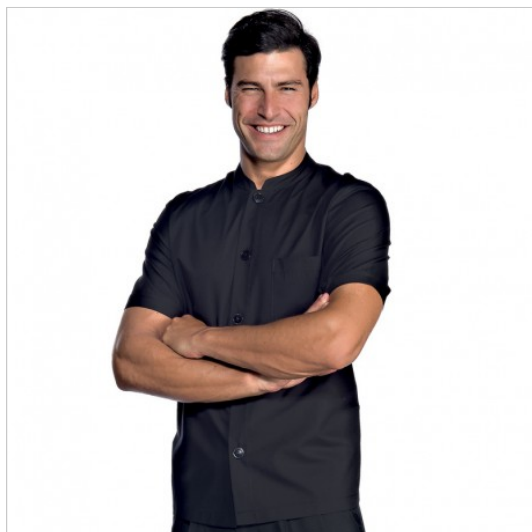

SCHEDA PRODOTTO

Coreana work Black ISACCO 056021

Riferimento: ISA056021

Areas of Use	CATERING
	Food Industry
	Food & Beverage
Color	Black
Composition Fabric	65% Polyester 35% Cotton
Design	Monochrome
Fabric weight	125 gr/mq
Kind of Closure	Fixed buttons
Model	Man
Number of Buttons	Five
Number of Pockets	One
Product Line	Coreana Lavoro
Product category	Jackets
Season	Summer
Type of Neck	Mandarin
Type of Sleeves	Short