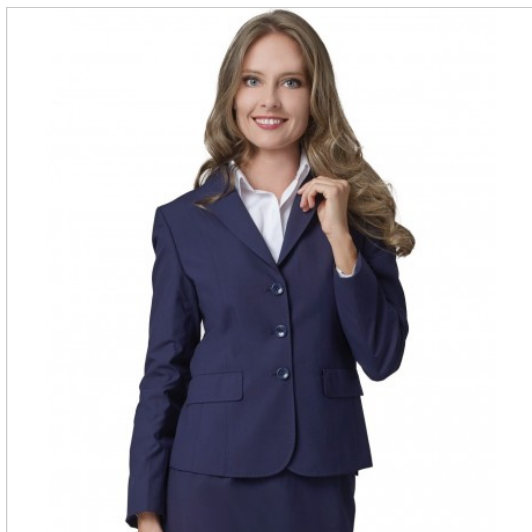

SCHEDA PRODOTTO

Jacket Alexa Blue SIGGI

Riferimento: SIGGA0185-4068

Areas of Use	Hotel Industry
Color	Blue
	Colorful
Composition Fabric	90% Polyester 10% Viscose
Cuffs	with Button
Design	Monochrome
Fabric weight	175 gr/mq
Inner lining	Whole
Kind of Closure	Fixed buttons
Model	Woman
Number of Buttons	Three
Number of Pockets	Two
Product Line	Alexa
Product category	Jackets
Season	All season
Type of Neck	Classic
Type of Sleeves	Long