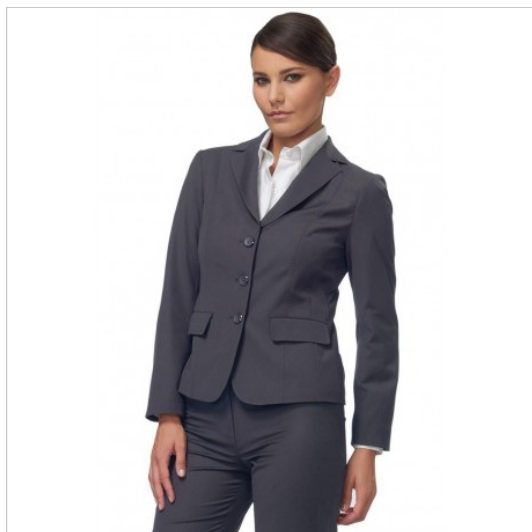

## SCHEDA PRODOTTO

Jacket Alexa grey SIGGI

Riferimento: SIGGA0185-8040

Areas of Use	<b>Hotel Industry</b>
Color	<b>Grey</b>
	<b>Colorful</b>
Composition Fabric	<b>90% Polyester 10% Viscose</b>
Cuffs	<b>with Button</b>
Design	<b>Monochrome</b>
Fabric weight	<b>175 gr/mq</b>
Inner lining	<b>Whole</b>
Kind of Closure	<b>Fixed buttons</b>
Model	<b>Woman</b>
Number of Buttons	<b>Three</b>
Number of Pockets	<b>Two</b>
Product Line	<b>Alexa</b>
Product category	<b>Jackets</b>
Season	<b>All season</b>
Type of Neck	<b>Classic</b>
Type of Sleeves	<b>Long</b>