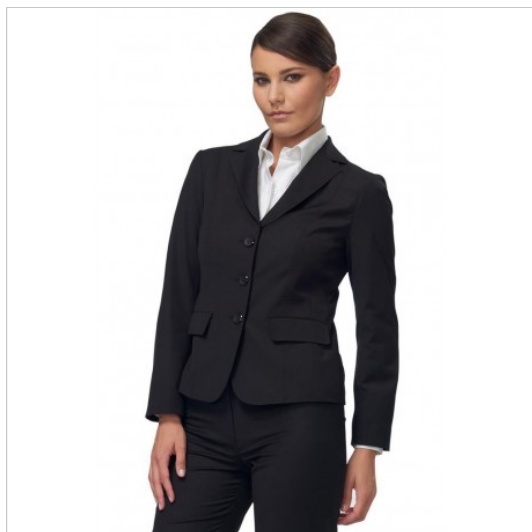

SCHEDA PRODOTTO

Jacket Alexa Black SIGGI

Riferimento: SIGGA0185-8000

Areas of Use	Hotel Industry
Color	Black
Composition Fabric	90% Polyester 10% Viscose
Cuffs	with Button
Design	Monochrome
Fabric weight	175 gr/mq
Inner lining	Whole
Kind of Closure	Fixed buttons
Model	Woman
Number of Buttons	Three
Number of Pockets	Two
Product Line	Alexa
Product category	Jackets
Season	All season
Type of Neck	Classic
Type of Sleeves	Long