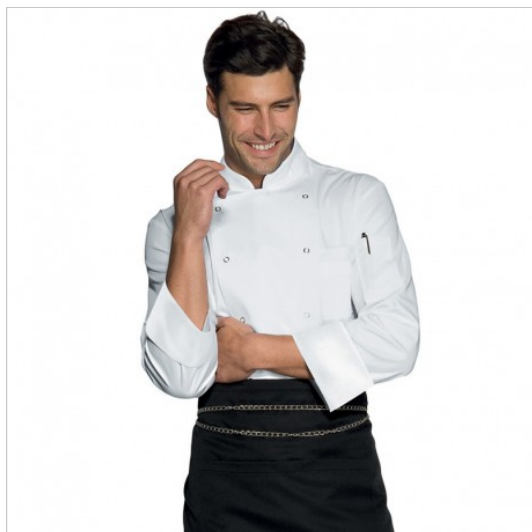

## SCHEDA PRODOTTO

Jacket berlino super dry White ISACCO 059008

Riferimento: ISA059008

Areas of Use	<b>CATERING</b>
Color	<b>White</b>
Composition Fabric	<b>100% Polyester Superdry</b>
Cuffs	<b>Open</b>
Design	<b>Monochrome</b>
Fabric Type	<b>Stain-resistant</b>
	<b>Microfiber</b>
Fabric weight	<b>130 gr/mq</b>
Kind of Closure	<b>Snaps</b>
Model	<b>Man</b>
Number of Buttons	<b>Ten</b>
Number of Pockets	<b>Two</b>
Product Line	<b>Berlino</b>
Product category	<b>Jackets</b>
Season	<b>All season</b>
Type of Neck	<b>Mandarin</b>
Type of Sleeves	<b>Long</b>