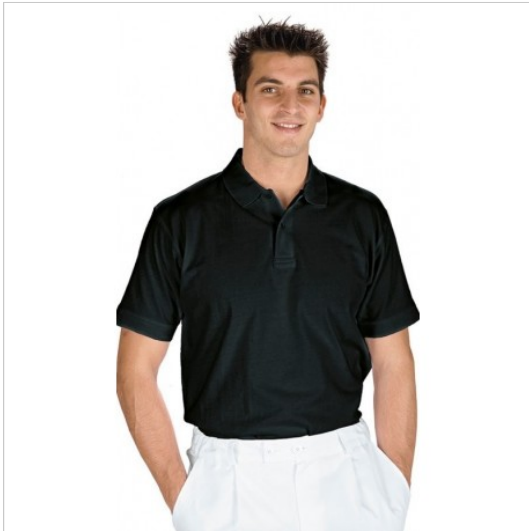

SCHEDA PRODOTTO

Polo unisexshort sleeveBlack Cotton ISACCO
125001

Riferimento: ISA125001

Areas of Use	Food-Catering
Color	Black
Composition Fabric	100% Cotton
Delivery time	Immediate
Design	Monochrome
Fabric weight	200 gr/mq
Model	Unisex
Number of Buttons	Two
Product category	Polo
Season	Summer
Type of Neck	Polo
Type of Sleeves	Short