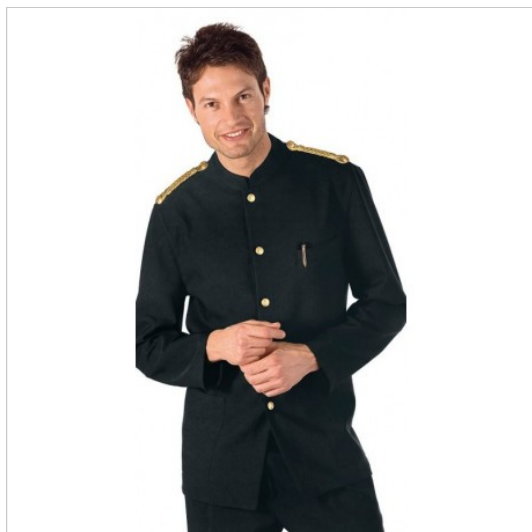

SCHEDA PRODOTTO

Jacket coreana with braids Black ISACCO 066201

Riferimento: ISA066201

Areas of Use	Hotel Industry
Color	Black
Composition Fabric	100% Polyester
Cuffs	Open
Design	Monochrome
Fabric weight	220 gr/mq
Kind of Closure	Fixed buttons
Model	Man
Number of Buttons	Five
Number of Pockets	Three
Product Line	Coreana
Product category	Jackets
Season	All season
Type of Neck	Mandarin
Type of Sleeves	Long