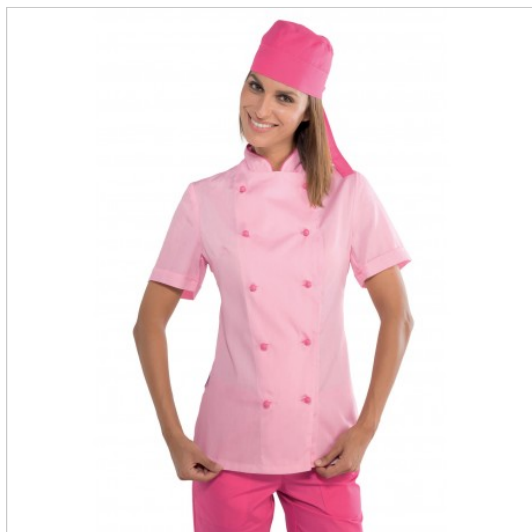

SCHEDA PRODOTTO

Jacket lady extra light Pink Fuchsiashort sleeve
SACCO 057523M

Riferimento: ISA057523M

Areas of Use	CATERING
	Food & Beverage
Color	Colorful
	Pink
Composition Fabric	65% Polyester 35% Cotton
Design	Monochrome
Fabric weight	125 gr/mq
Kind of Closure	Removable buttons
Model	Woman
Number of Buttons	Ten
Number of Pockets	without Pockets
Product Line	Lady Jackets
Product category	Jackets
Season	Summer
Secondary Color	Fuchsia
Type of Neck	Mandarin
Type of Sleeves	Short