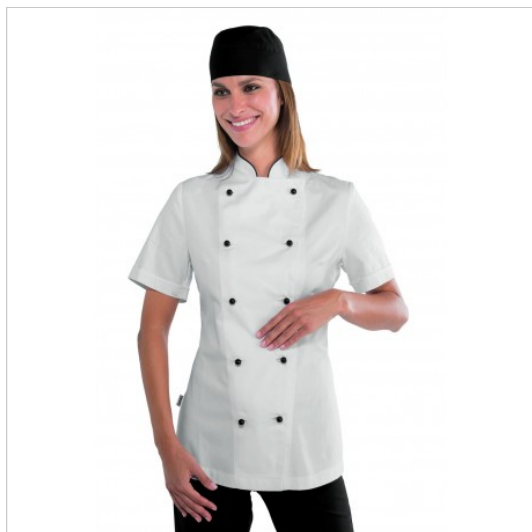

SCHEDA PRODOTTO

Jacket lady granchef Whiteshort sleeveISACCO
057511M

Riferimento: ISA057511M

Areas of Use	CATERING
Color	White
Composition Fabric	100% Cotton
Design	Monochrome
Fabric weight	190 gr/mq
Kind of Closure	Removable buttons
Model	Woman
Number of Buttons	Ten
Number of Pockets	without Pockets
Product Line	Lady Jackets
Product category	Jackets
Season	Summer
Secondary Color	Black
Type of Neck	Mandarin
Type of Sleeves	Short