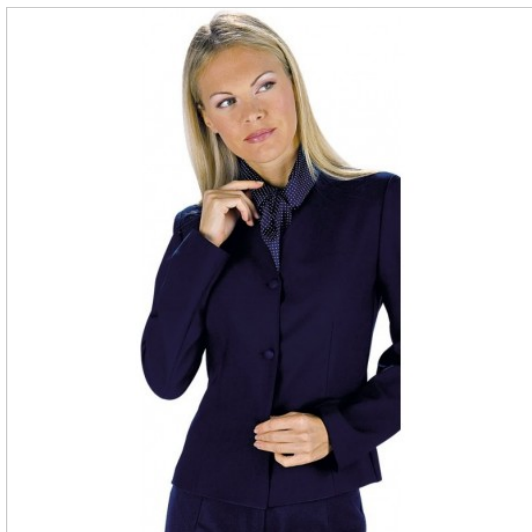

SCHEDA PRODOTTO

Jacket deborah Blue ISACCO 027102

Riferimento: ISA027102

Areas of Use	Hotel Industry
Color	Colorful
	Blue
Composition Fabric	100% Polyester
Cuffs	Open
Design	Monochrome
Fabric weight	220 gr/mq
Kind of Closure	Fixed buttons
Model	Woman
Number of Buttons	Three
Number of Pockets	without Pockets
Product Line	Deborah
Product category	Jackets
Season	All season
Type of Neck	V-Neck
Type of Sleeves	Long