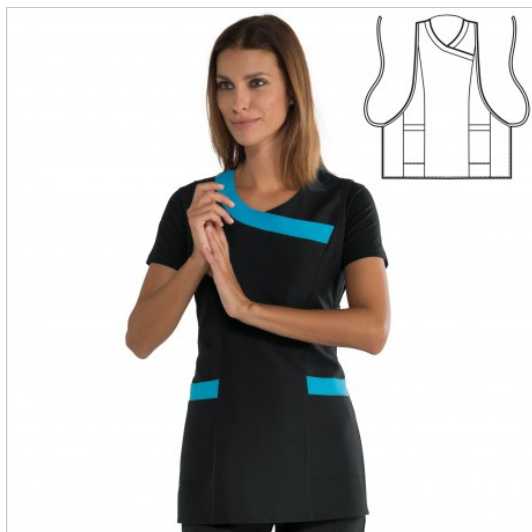

SCHEDA PRODOTTO

Tunic malibu Black + Turquoise ISACCO 013410

Riferimento: ISA013410

Areas of Use	HEALTHCARE
	Food Industry
	Beauty
Color	Black
Composition Fabric	100% Polyester
Design	Monochrome
Fabric weight	220 gr/mq
Kind of Closure	with Laces
Length	Short
Model	Woman
Number of Pockets	Two
Product Line	Malibu
Product category	Tunics
Season	Summer
Secondary Color	Turquoise
Type of Neck	V-Neck
Type of Sleeves	Sleeveless