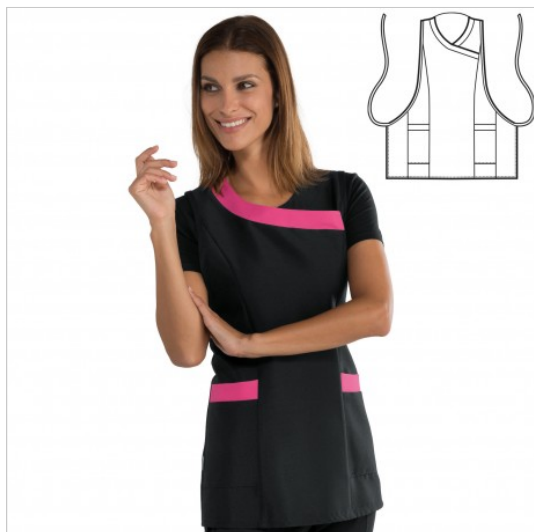

SCHEDA PRODOTTO

Tunic malibu Black + Fuchsia ISACCO 013460

Riferimento: ISA013460

Areas of Use	HEALTHCARE
	Food Industry
	Beauty
Color	Black
Composition Fabric	100% Polyester
Design	Monochrome
Fabric weight	220 gr/mq
Kind of Closure	with Laces
Length	Short
Model	Woman
Number of Pockets	Two
Product Line	Malibu
Product category	Tunics
Season	Summer
Secondary Color	Fuchsia
Type of Neck	V-Neck
Type of Sleeves	Sleeveless