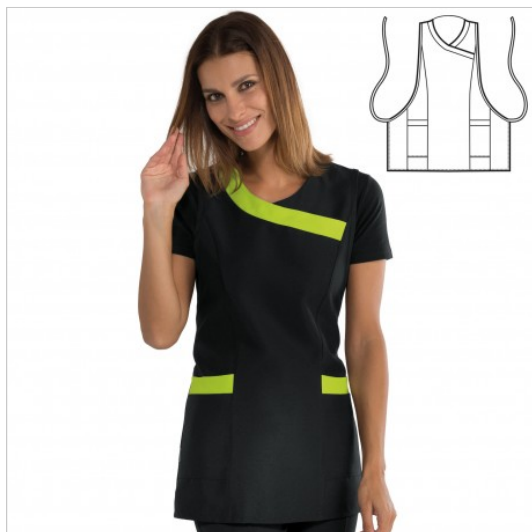

SCHEDA PRODOTTO

Tunic malibu Black + Apple ISACCO 013426

Riferimento: ISA013426

Areas of Use	HEALTHCARE
	Food Industry
	Beauty
Color	Black
Composition Fabric	100% Polyester
Design	Monochrome
Fabric weight	220 gr/mq
Kind of Closure	with Laces
Length	Short
Model	Woman
Number of Pockets	Two
Product Line	Malibu
Product category	Tunics
Season	Summer
Secondary Color	Apple Green
Type of Neck	V-Neck
Type of Sleeves	Sleeveless