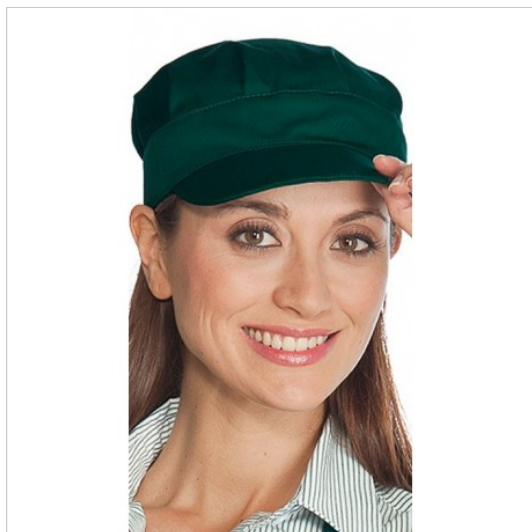

SCHEDA PRODOTTO

Hat sam Dark Green pol/cot ISACCO 072004

Riferimento: ISA072004

Areas of Use	Food & Beverage
	CATERING
	Food Industry
Color	Colorful
	Green
Composition Fabric	65% Polyester 35% Cotton
Design	Monochrome
Fabric weight	195 gr/mq
Kind of Closure	with Velcro
Model	Unisex
Product Line	
Product category	Hats
Season	All season
With Visor	Yes