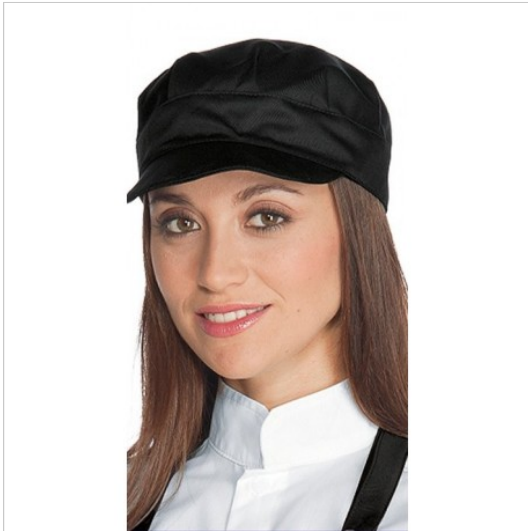

SCHEDA PRODOTTO

Hat sam Black pol/cot ISACCO 072001

Riferimento: ISA072001

Areas of Use	CATERING
	Food Industry
	Food & Beverage
Color	Black
Composition Fabric	65% Polyester 35% Cotton
Design	Monochrome
Fabric weight	195 gr/mq
Kind of Closure	with Velcro
Model	Unisex
Product Line	
Product category	Hats
Season	All season
With Visor	Yes