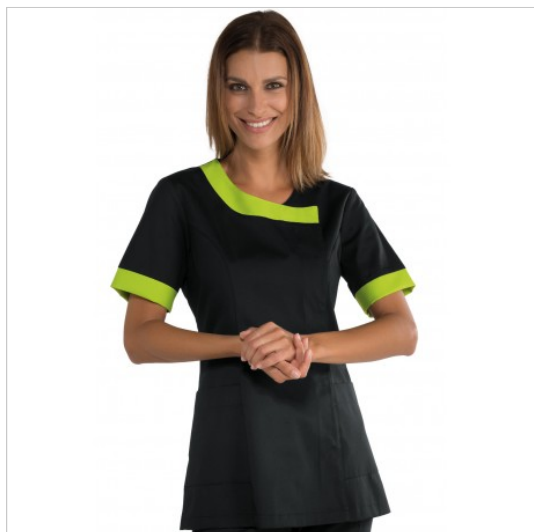

SCHEDA PRODOTTO

Tunic delhi Black Profiled Apple ISACCO 005436

Riferimento: ISA005436

Areas of Use	HEALTHCARE
	Beauty
Color	Black
Composition Fabric	65% Polyester 35% Cotton
Design	Monochrome
Fabric weight	195 gr/mq
Kind of Closure	Snaps
Length	Short
Model	Woman
Number of Buttons	Five
Number of Pockets	Two
Product Line	Delhi
Product category	Short coats
Season	Summer
Secondary Color	Apple Green
Type of Neck	Crew neck
Type of Sleeves	Short