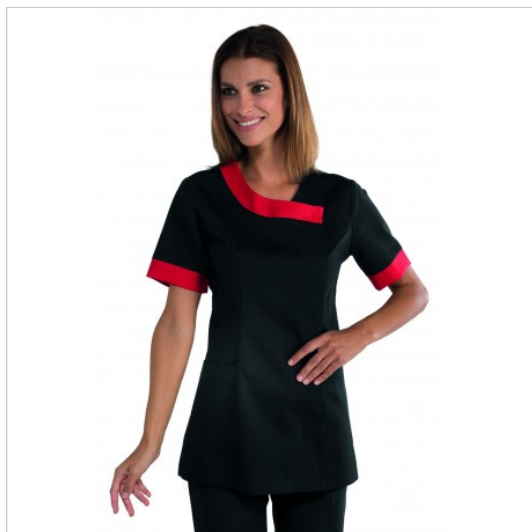

SCHEDA PRODOTTO

Tunic delhi Black Profiled Red ISACCO 005407

Riferimento: ISA005407

Areas of Use	HEALTHCARE
	Beauty
Color	Black
Composition Fabric	65% Polyester 35% Cotton
Design	Monochrome
Fabric weight	195 gr/mq
Kind of Closure	Snaps
Length	Short
Model	Woman
Number of Buttons	Five
Number of Pockets	Two
Product Line	Delhi
Product category	Short coats
Season	Summer
Secondary Color	Red
Type of Neck	Crew neck
Type of Sleeves	Short