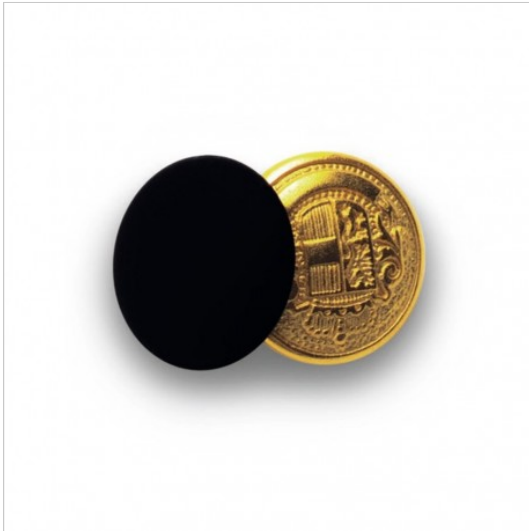

## SCHEDA PRODOTTO

Pack 4 Bottons twin Gold/Black ISACCO 123201

Riferimento: ISA123201

|                    |                               |
|--------------------|-------------------------------|
| Areas of Use       | <b>Hotel Industry</b>         |
| Color              | <b>Black</b>                  |
| Composition Fabric | <b>Plastic</b>                |
|                    | <b>Metal</b>                  |
| Model              | <b>Unisex</b>                 |
| Product Line       | <b>Bottoni Gemello Isacco</b> |
| Product category   | <b>Buttons</b>                |