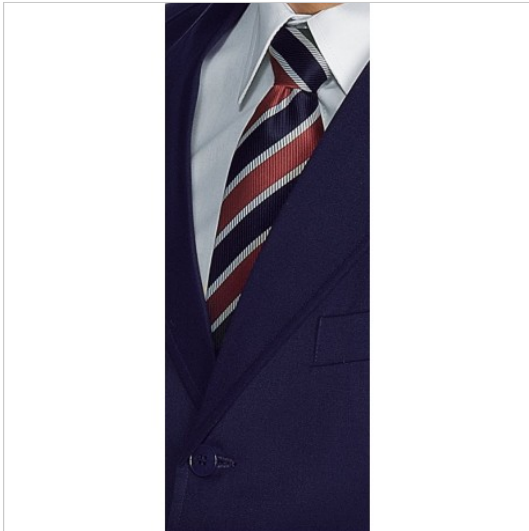

SCHEDA PRODOTTO

Tie regimental Grey Burgundy Blue ISACCO
115120

Riferimento: ISA115120

Areas of Use	Hotel Industry
Color	Blue
Composition Fabric	100% Polyester
Design	Striped
Model	Man
Product Line	Cravatta Isacco
Product category	Tie
Season	All season