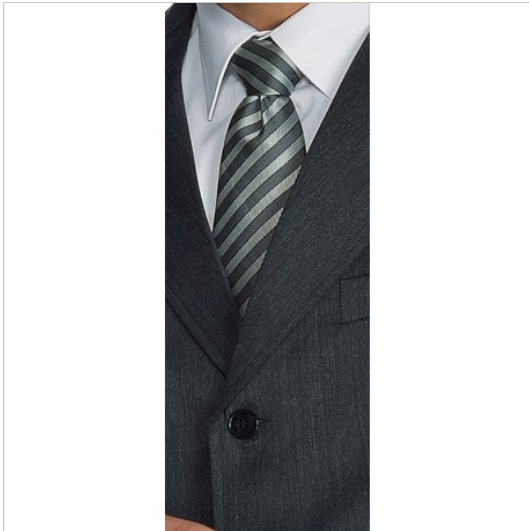

SCHEMA PRODOTTO

Tie regimental Grey ISACCO 115131

Riferimento: ISA115131

Areas of Use	Hotel Industry
Color	Grey
Composition Fabric	100% Polyester
Design	Striped
Model	Man
Product Line	Cravatta Isacco
Product category	Tie
Season	All season