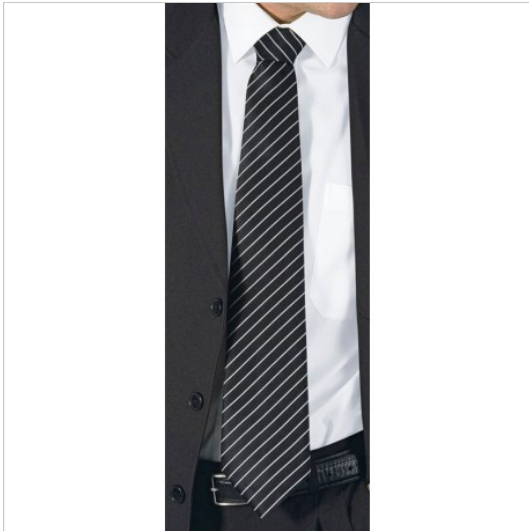

## SCHEDA PRODOTTO

Tie regimental Black ISACCO 115121

Riferimento: ISA115121

Areas of Use	<b>Hotel Industry</b>
Color	<b>Black</b>
Composition Fabric	<b>100% Polyester</b>
Design	<b>Striped</b>
Model	<b>Man</b>
Product Line	<b>Cravatta Isacco</b>
Product category	<b>Tie</b>
Season	<b>All season</b>