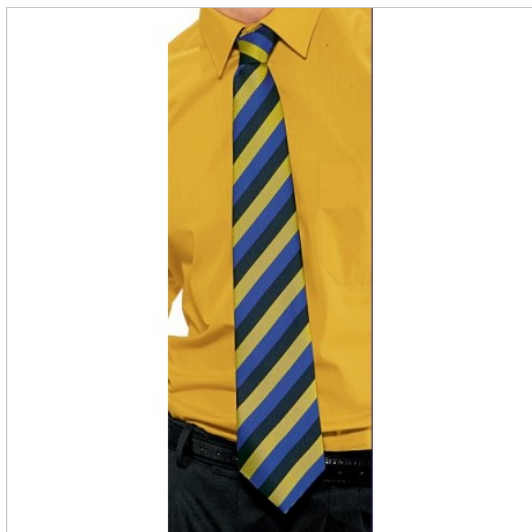

SCHEDA PRODOTTO

Tie regimental Electric blue ISACCO 115126

Riferimento: ISA115126

Areas of Use	Hotel Industry
Color	Electric blue
Composition Fabric	100% Polyester
Design	Striped
Model	Man
Product Line	Cravatta Isacco
Product category	Tie
Season	All season