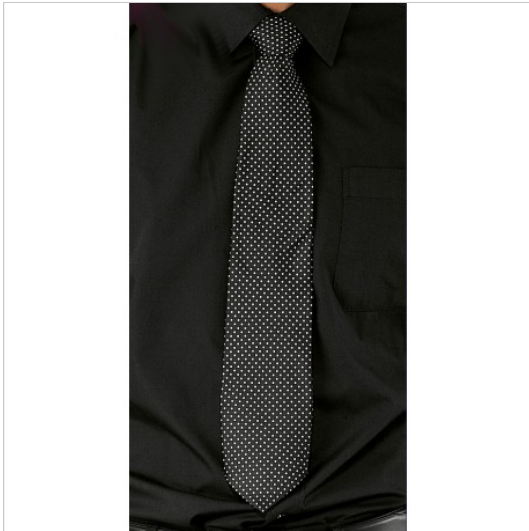

SCHEDA PRODOTTO

Tie point to pin Black ISACCO 115221

Riferimento: ISA115221

Areas of Use	Hotel Industry
Color	Black
Composition Fabric	100% Pure Silk
Design	Point to pin
Model	Man
Product Line	Cravatta Isacco
Product category	Tie
Season	All season