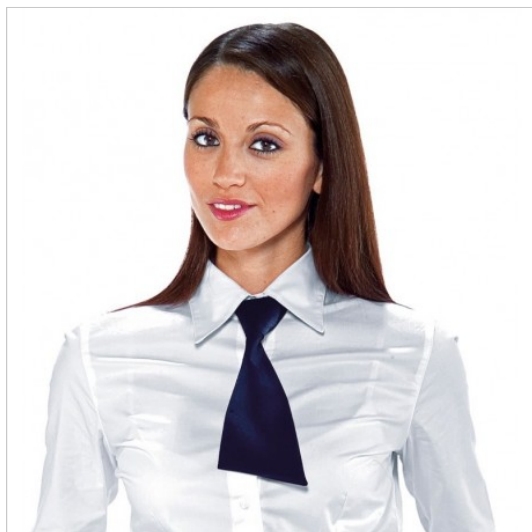

SCHEDA PRODOTTO

Little Tie Blue ISACCO 115702

Riferimento: ISA115702

Areas of Use	Food & Beverage
	Hotel Industry
Color	Blue
	Colorful
Composition Fabric	100% Polyester
Design	Monochrome
Fabric weight	220 gr/mq
Model	Unisex
Product Line	Cravattino Isacco
Product category	Little Tie
Season	All season