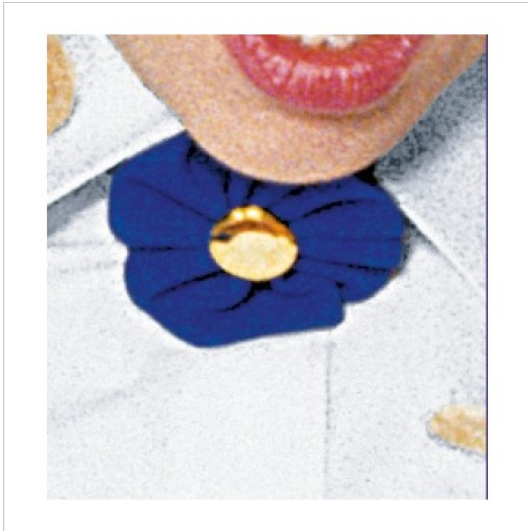

SCHEDA PRODOTTO

Rosette blu cina ISACCO 105006

Riferimento: ISA105006

Areas of Use	Food-Catering
Color	Blue
	Colorful
Composition Fabric	100% Polyester
Design	Monochrome
Fabric weight	220 gr/mq
Model	Woman
Product category	Rosette
Season	All season