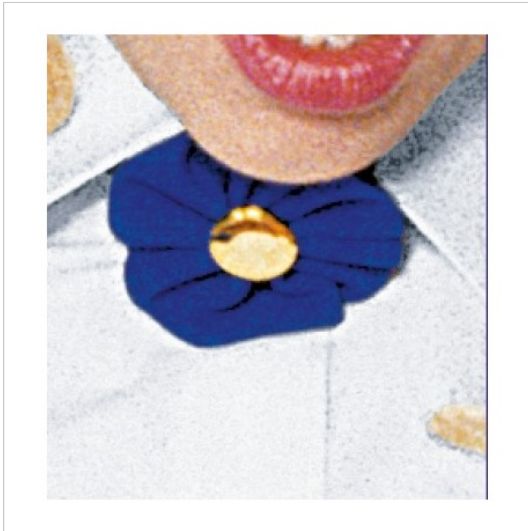

SCHEDA PRODOTTO

Rosette blu cina ISACCO 105006

Riferimento: ISA105006

| | |
|--------------------|-----------------------|
| Areas of Use | Food-Catering |
| Color | Blue |
| | Colorful |
| Composition Fabric | 100% Polyester |
| Design | Monochrome |
| Fabric weight | 220 gr/mq |
| Model | Woman |
| Product category | Rosette |
| Season | All season |