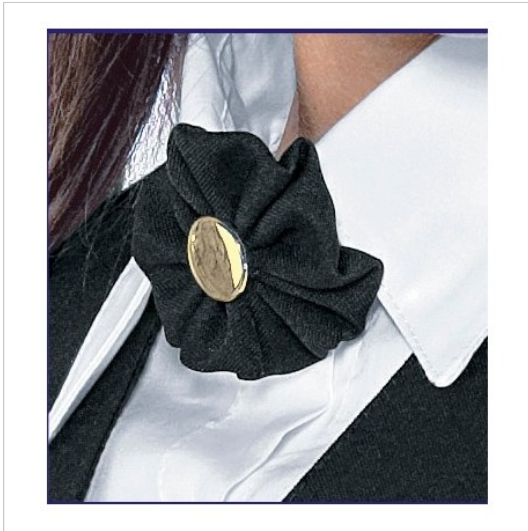

## SCHEDA PRODOTTO

Rosette Black ISACCO 105001

Riferimento: ISA105001

Areas of Use	<b>Food &amp; Beverage</b>
	<b>CATERING</b>
	<b>Hotel Industry</b>
Color	<b>Black</b>
Composition Fabric	<b>100% Polyester</b>
Design	<b>Monochrome</b>
Fabric weight	<b>220 gr/mq</b>
Model	<b>Woman</b>
Product Line	<b>Coccarda</b>
Product category	<b>Rosette</b>
Season	<b>All season</b>