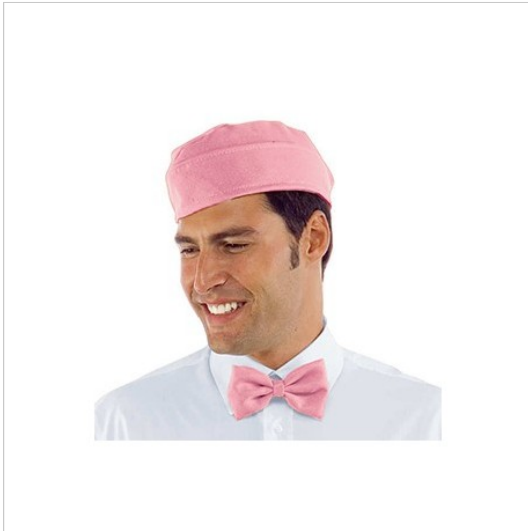

SCHEDA PRODOTTO

Bow Tie Pink ISACCO 104089

Riferimento: ISA104089

Areas of Use	CATERING
	Hotel Industry
	Food & Beverage
Color	Pink
	Colorful
Composition Fabric	100% Polyester
Design	Monochrome
Fabric weight	220 gr/mq
Model	Unisex
Product Line	Papillon
Product category	Bow Tie
Season	All season