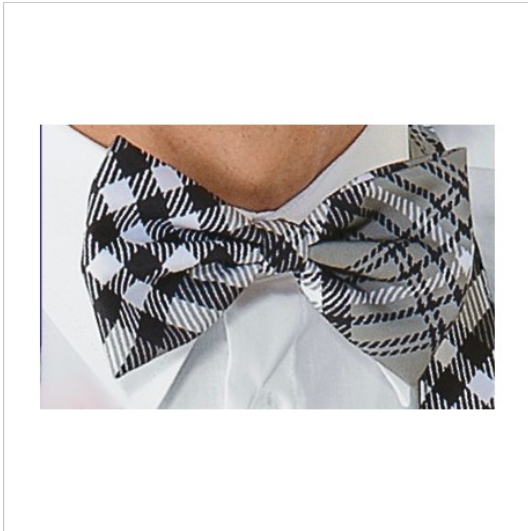

SCHEDA PRODOTTO

Bow Tie tartan 412 ISACCO 104169

Riferimento: ISA104169

Areas of Use	Food & Beverage
	CATERING
	Hotel Industry
Color	Grey
Composition Fabric	100% Polyester
Design	Plaid
Fabric weight	220 gr/mq
Model	Unisex
Product Line	Papillon
Product category	Bow Tie
Season	All season