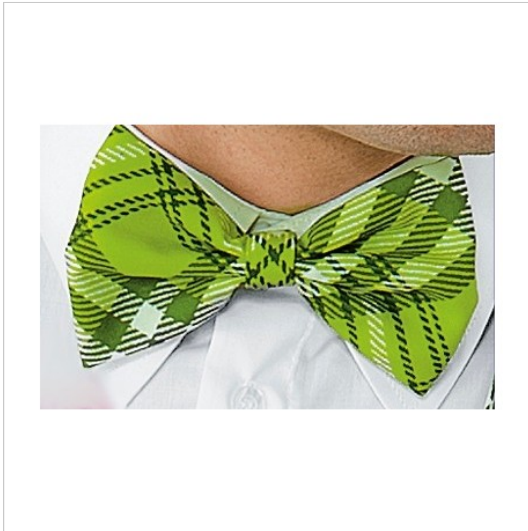

SCHEDA PRODOTTO

Bow Tie tartan 426 ISACCO 104166

Riferimento: ISA104166

Areas of Use	Food & Beverage
	CATERING
	Hotel Industry
Color	Green
Composition Fabric	100% Polyester
Design	Plaid
Fabric weight	220 gr/mq
Model	Unisex
Product Line	Papillon
Product category	Bow Tie
Season	All season