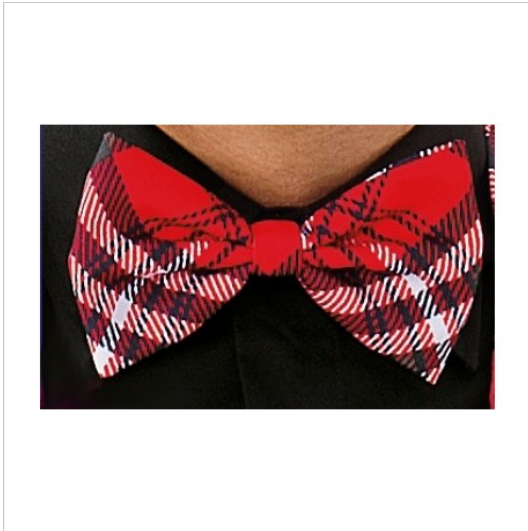

SCHEDA PRODOTTO

Bow Tie tartan 407 ISACCO 104168

Riferimento: ISA104168

Areas of Use	Food & Beverage
	CATERING
	Hotel Industry
Color	Red
Composition Fabric	100% Polyester
Design	Plaid
Fabric weight	220 gr/mq
Model	Unisex
Product Line	Papillon
Product category	Bow Tie
Season	All season