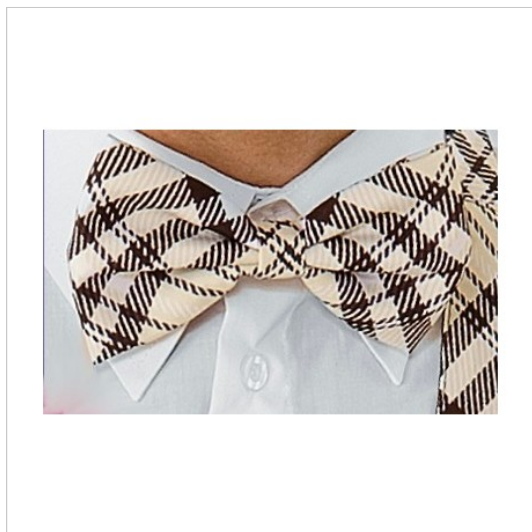

SCHEDA PRODOTTO

Bow Tie tartan 405 ISACCO 104163

Riferimento: ISA104163

Areas of Use	Food & Beverage
	CATERING
	Hotel Industry
Color	Cream
Composition Fabric	100% Polyester
Design	Plaid
Fabric weight	220 gr/mq
Model	Unisex
Product Line	Papillon
Product category	Bow Tie
Season	All season