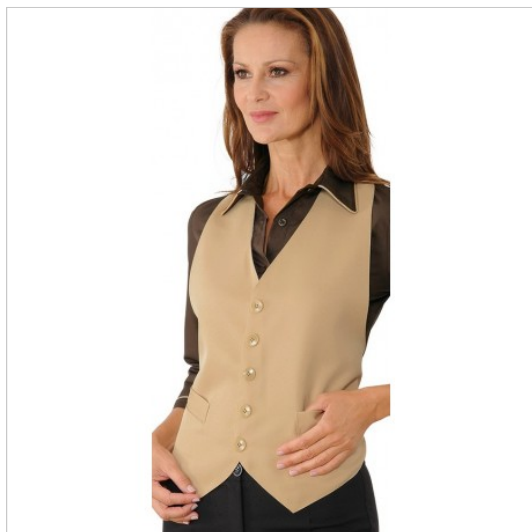

SCHEDA PRODOTTO

Bolero Light Brown ISACCO 035015

Riferimento: ISA035015

Areas of Use	CATERING
	Hotel Industry
	Food & Beverage
Color	Colorful
	Light Brown
Composition Fabric	100% Polyester
Design	Monochrome
Fabric weight	220 gr/mq
Kind of Closure	with Buckle
Model	Unisex
Number of Buttons	Six
Number of Pockets	Two
Product Line	
Product category	Vest
Season	All season