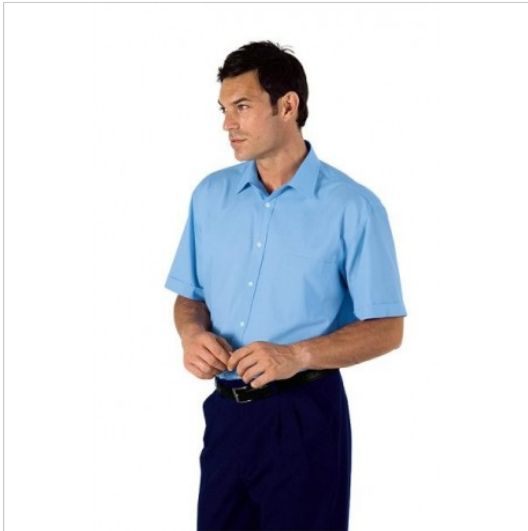

## SCHEDA PRODOTTO

Shirt s/s Light blue

Riferimento: 0312102

|                    |                                 |
|--------------------|---------------------------------|
| Areas of Use       | <b>Bar-Hotellerie</b>           |
| Color              | <b>Colorful</b>                 |
| Composition Fabric | <b>65% Polyester 35% Cotton</b> |
| Cuffs              | <b>Open</b>                     |
| Delivery time      | <b>Immediate</b>                |
| Design             | <b>Monochrome</b>               |
| Fabric weight      | <b>115 gr/mq</b>                |
| Model              | <b>Unisex</b>                   |
| Number of Pockets  | <b>One</b>                      |
| Product category   | <b>Shirts</b>                   |
| Promotion          | <b>Unbeatable price</b>         |
| Season             | <b>All season</b>               |
| Type of Neck       | <b>Classic</b>                  |
| Type of Sleeves    | <b>Short</b>                    |