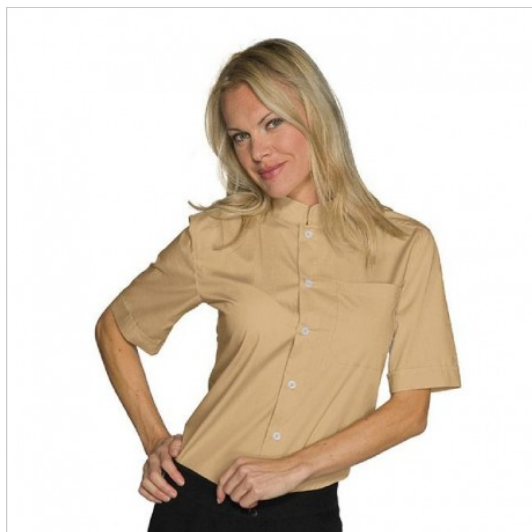

SCHEDA PRODOTTO

Shirt dublino unisexshort sleeveLight Brown
ISACCO 061815M

Riferimento: ISA061815M

Areas of Use	CATERING
	Hotel Industry
	Food & Beverage
Color	Colorful
	Light Brown
Composition Fabric	65% Polyester 35% Cotton
Design	Monochrome
Fabric weight	115 gr/mq
Kind of Closure	Fixed buttons
Model	Unisex
Number of Buttons	Seven
Number of Pockets	One
Product Line	
Product category	Shirts
Season	Summer
Type of Neck	Mandarin
Type of Sleeves	Short