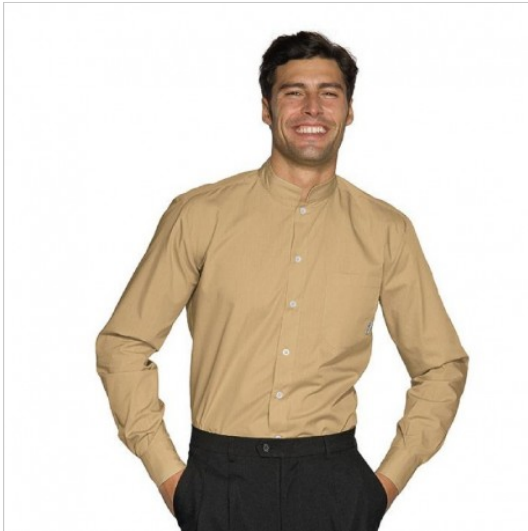

SCHEDA PRODOTTO

Shirt dublino unisex Light Brown ISACCO 061815

Riferimento: ISA061815

Areas of Use	CATERING
	Hotel Industry
	Food & Beverage
Color	Colorful
	Light Brown
Composition Fabric	65% Polyester 35% Cotton
Cuffs	with Button
Design	Monochrome
Fabric weight	115 gr/mq
Kind of Closure	Fixed buttons
Model	Unisex
Number of Buttons	Seven
Number of Pockets	One
Product Line	
Product category	Shirts
Season	All season
Type of Neck	Mandarin
Type of Sleeves	Long