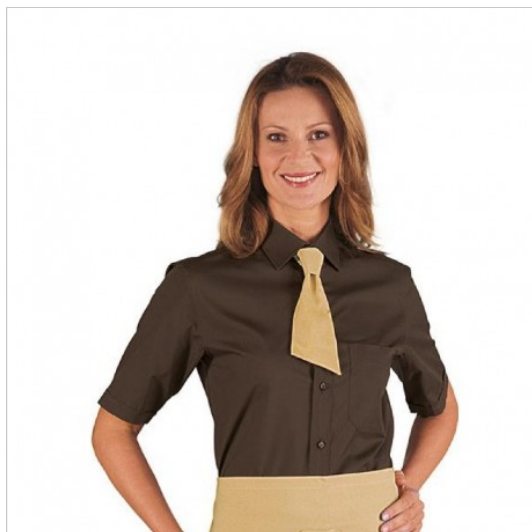

SCHEDA PRODOTTO

Shirt unisexshort sleeveCocoa ISACCO 062417M

Riferimento: ISA062417M

Areas of Use	CATERING
	Hotel Industry
	Food & Beverage
Color	Colorful
	Cocoa
Composition Fabric	65% Polyester 35% Cotton
Design	Monochrome
Fabric weight	115 gr/mq
Kind of Closure	Fixed buttons
Model	Unisex
Number of Buttons	Seven
Number of Pockets	One
Product Line	
Product category	Shirts
Season	Summer
Type of Neck	Classic
Type of Sleeves	Short