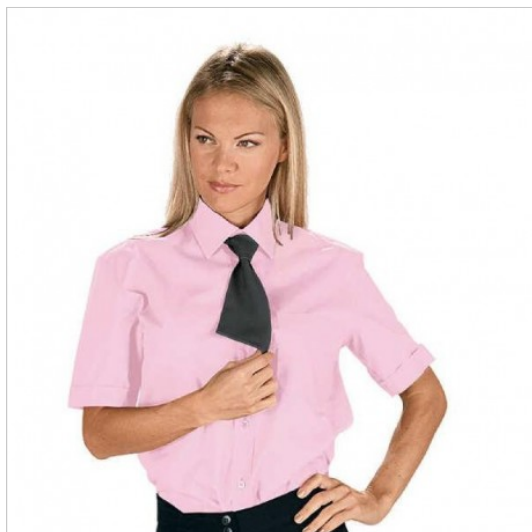

SCHEDA PRODOTTO

Shirt unisexshort sleevePink ISACCO 062423M

Riferimento: ISA062423M

Areas of Use	CATERING
	Hotel Industry
	Food & Beverage
Color	Colorful
	Pink
Composition Fabric	65% Polyester 35% Cotton
Design	Monochrome
Fabric weight	115 gr/mq
Kind of Closure	Fixed buttons
Model	Unisex
Number of Buttons	Seven
Number of Pockets	One
Product Line	
Product category	Shirts
Season	Summer
Type of Neck	Classic
Type of Sleeves	Short