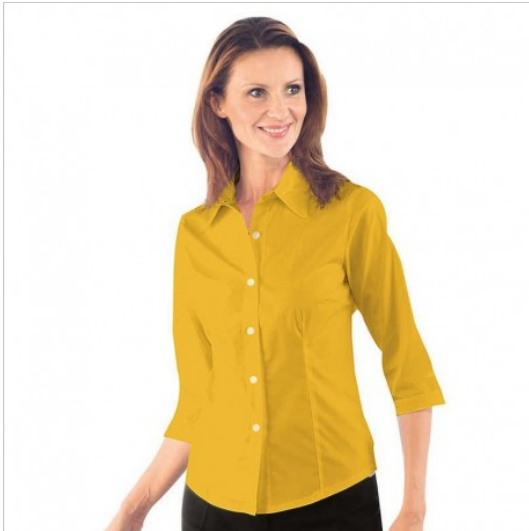

## SCHEDA PRODOTTO

Shirt kyoto 3/4 Yellow ISACCO 025314T

Riferimento: ISA025314T

Areas of Use	<b>Food &amp; Beverage</b>
	<b>Hotel Industry</b>
Color	<b>Colorful</b>
	<b>Yellow</b>
Composition Fabric	<b>65% Polyester 35% Cotton</b>
Cuffs	<b>Open</b>
Design	<b>Monochrome</b>
Fabric weight	<b>115 gr/mq</b>
Kind of Closure	<b>Fixed buttons</b>
Model	<b>Woman</b>
Number of Buttons	<b>Six</b>
Number of Pockets	<b>without Pockets</b>
Product Line	
Product category	<b>Shirts</b>
Season	<b>All season</b>
Type of Neck	<b>Classic</b>
Type of Sleeves	<b>3/4</b>