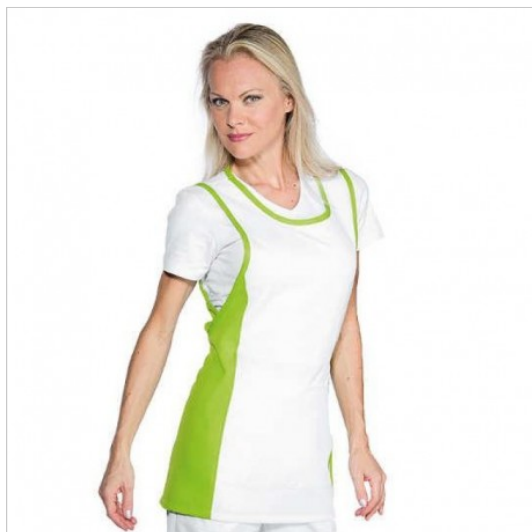

## SCHEDA PRODOTTO

Tunic papeete Apple + White ISACCO 013126

Riferimento: ISA013126

Areas of Use	<b>Food Industry</b>
	<b>Beauty</b>
	<b>HEALTHCARE</b>
Color	<b>Colorful</b>
	<b>Apple Green</b>
Composition Fabric	<b>100% Polyester</b>
Design	<b>Monochrome</b>
Fabric weight	<b>220 gr/mq</b>
Kind of Closure	<b>with Laces</b>
Length	<b>Short</b>
Model	<b>Woman</b>
Number of Pockets	<b>One</b>
Product Line	<b>Papeete</b>
Product category	<b>Tunics</b>
Season	<b>Summer</b>
Secondary Color	<b>White</b>
Type of Neck	<b>Crew neck</b>
Type of Sleeves	<b>Sleeveless</b>