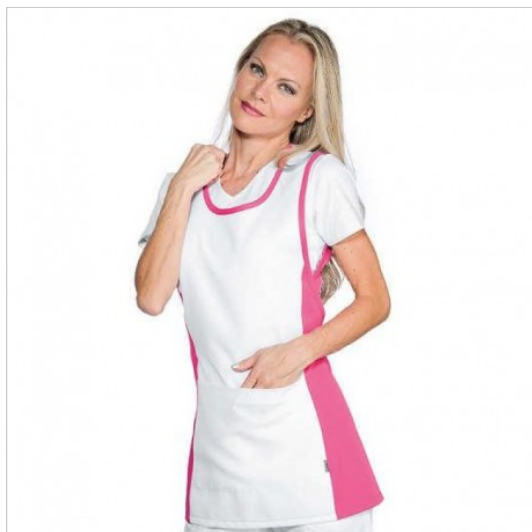

## SCHEDA PRODOTTO

Tunic papeete Fuchsia + White ISACCO 013186

Riferimento: ISA013186

|                    |                       |
|--------------------|-----------------------|
| Areas of Use       | <b>Food Industry</b>  |
|                    | <b>Beauty</b>         |
|                    | <b>HEALTHCARE</b>     |
| Color              | <b>Colorful</b>       |
|                    | <b>Fuchsia</b>        |
| Composition Fabric | <b>100% Polyester</b> |
| Design             | <b>Monochrome</b>     |
| Fabric weight      | <b>220 gr/mq</b>      |
| Kind of Closure    | <b>with Laces</b>     |
| Length             | <b>Short</b>          |
| Model              | <b>Woman</b>          |
| Number of Pockets  | <b>One</b>            |
| Product Line       | <b>Papeete</b>        |
| Product category   | <b>Tunics</b>         |
| Season             | <b>Summer</b>         |
| Secondary Color    | <b>White</b>          |
| Type of Neck       | <b>Crew neck</b>      |
| Type of Sleeves    | <b>Sleeveless</b>     |