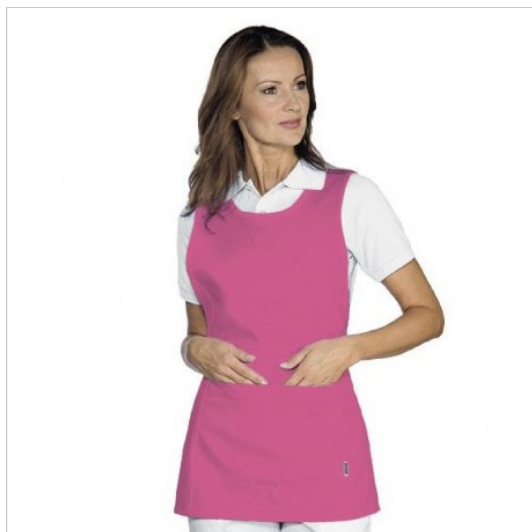

SCHEDA PRODOTTO

Tunic papeete Polyester Fuchsia ISACCO 013286

Riferimento: ISA013286

Areas of Use	HEALTHCARE
	Food Industry
	Beauty
Color	Colorful
	Fuchsia
Composition Fabric	100% Polyester
Design	Monochrome
Fabric weight	220 gr/mq
Kind of Closure	with Laces
Length	Short
Model	Woman
Number of Pockets	One
Product Line	Papeete
Product category	Tunics
Season	Summer
Type of Neck	Crew neck
Type of Sleeves	Sleeveless