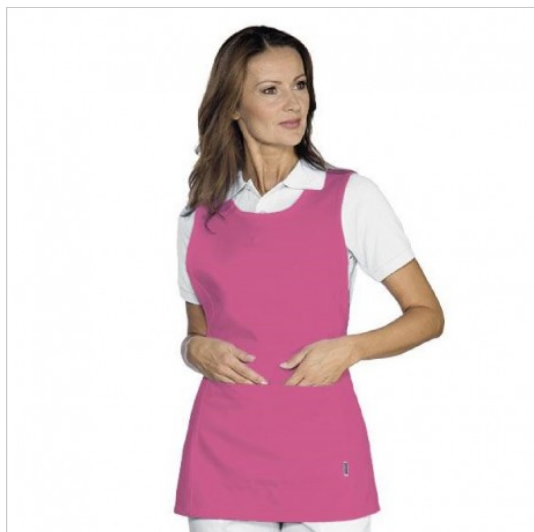

SCHEDA PRODOTTO

Tunic papeete Polyester Fuchsia ISACCO 013286

Riferimento: ISA013286

Areas of Use	HEALTHCARE
	Food Industry
	Beauty
Color	Colorful
	Fuchsia
Composition Fabric	100% Polyester
Design	Monochrome
Fabric weight	220 gr/mq
Kind of Closure	with Laces
Length	Short
Model	Woman
Number of Pockets	One
Product Line	Papeete
Product category	Tunics
Season	Summer
Type of Neck	Crew neck
Type of Sleeves	Sleeveless